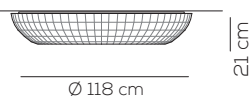

Typology: CEILING

Ratings

- E27
- Downlight
- Surface installation over holes
- Supply voltage ~220-240V
- Switch mode: on-off
- Steel frame
- Light covering in jersey

PL BEL 118

kg 10 m³ 0.98

Product code composition